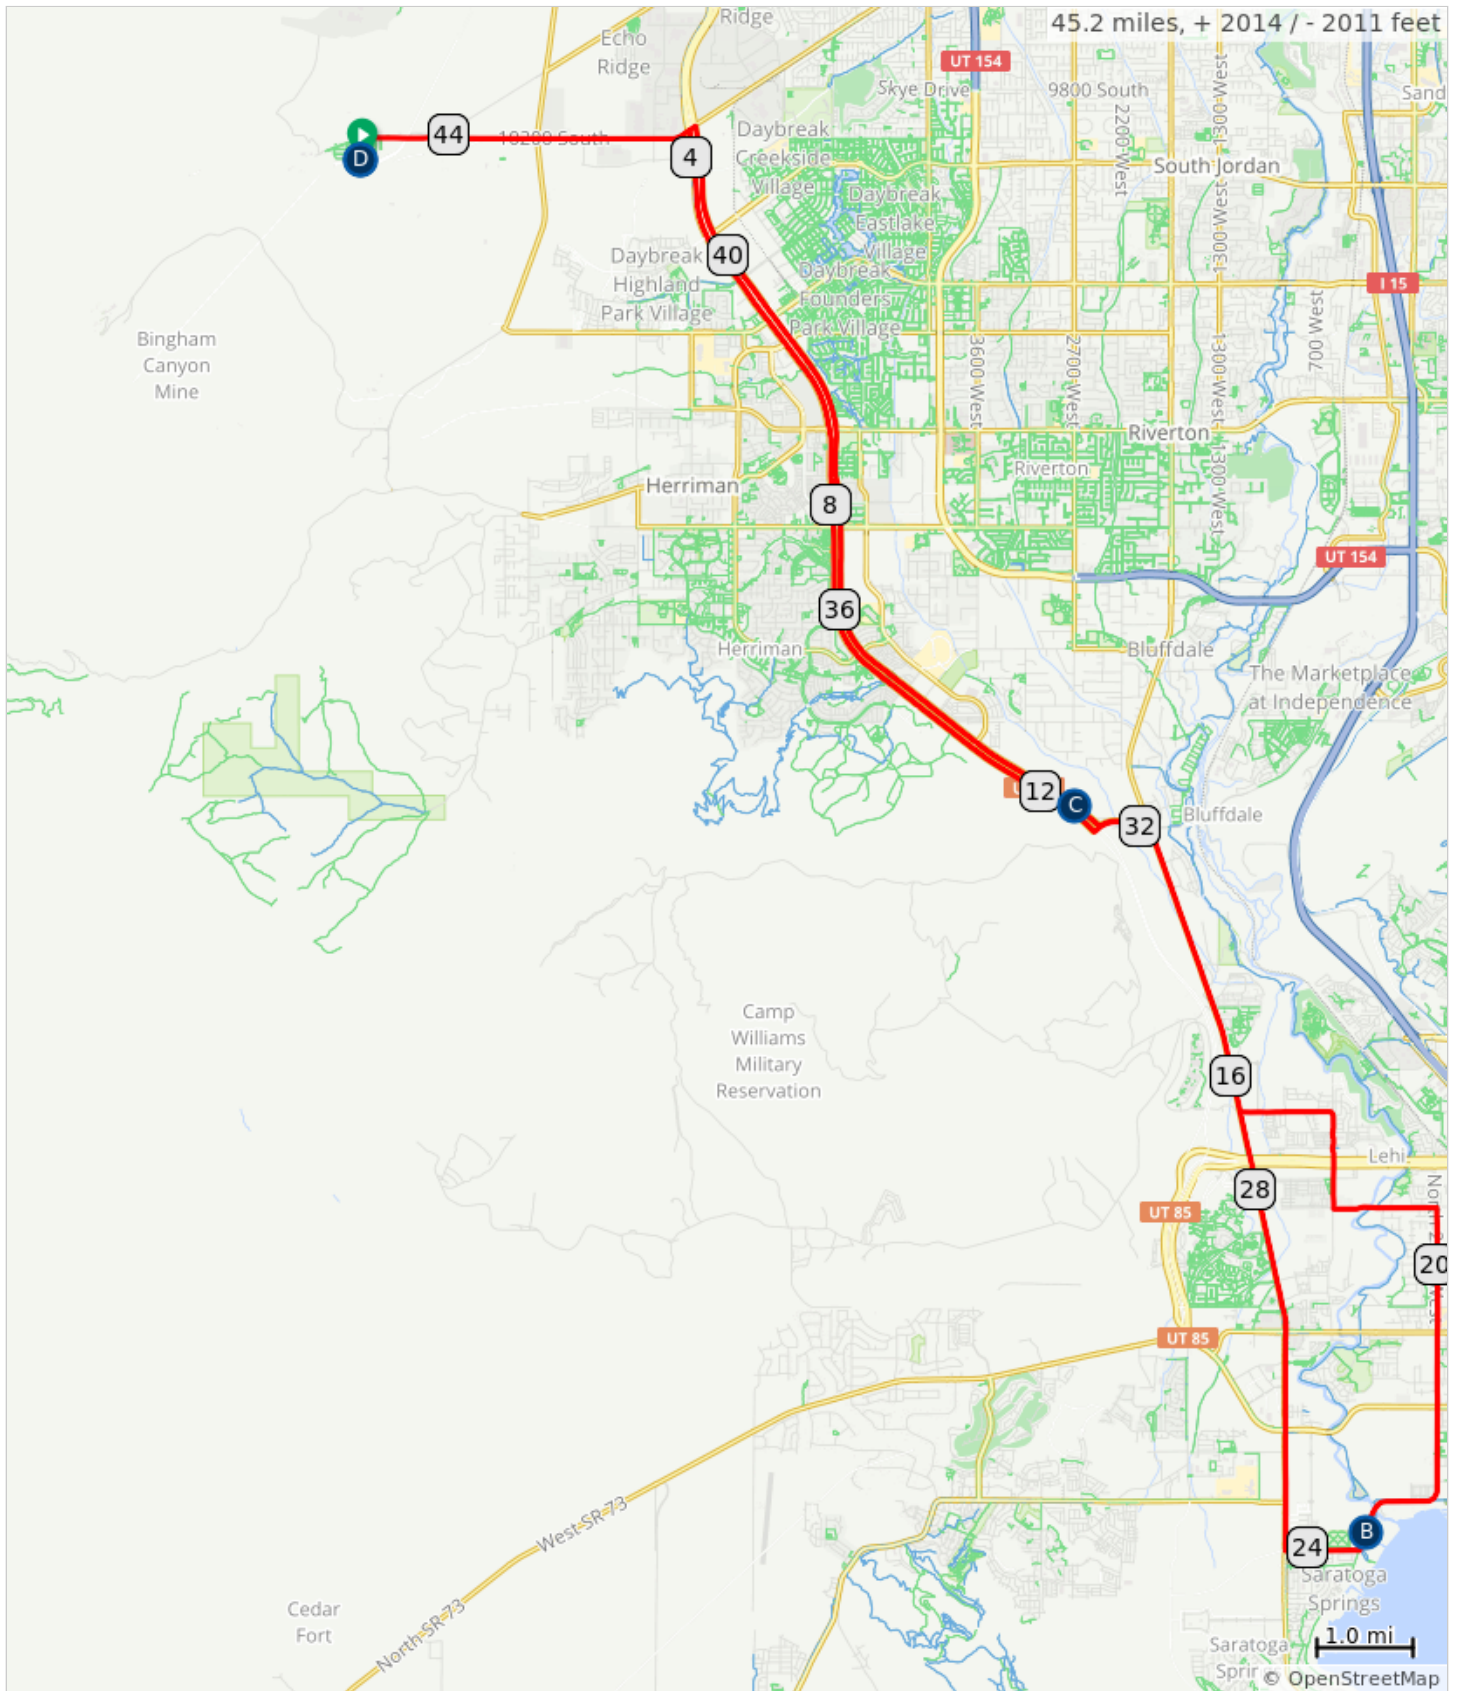

Ride with the Angels 45 m

- | | | | |
|----|--------------|----|--------------|
| A. | Ride Start | C. | Rest Stop #2 |
| B. | Rest Stop #1 | D. | Ride Finish |

Ride with the Angels 45 m

Num	Dist	Type	Note
1.	0.1	←	L onto Gemmell Club Drive, 8655 West
2.	0.3	→	R onto East State Highway, UT 209
3.	1.0	↗	Keep R onto 10200 South
4.	3.7	↘	Sharp R onto Mountain View Corridor, UT 85
5.	12.6	←	L onto West Porter Rockwell Boulevard, UT-85
6.	13.3	→	R onto Redwood Road, UT 68
7.	16.3	←	L onto West 2700 North
8.	17.3	↑	At roundabout, take exit 1
9.	17.5	↑	At roundabout, take exit 2 onto North 3600 West
10.	17.7	↑	At roundabout, take exit 2 onto North 3600 West
11.	18.3	←	L onto West 1500 North
12.	19.4	→	R onto North 2300 West
13.	23.5	→	R onto East 400 South
14.	24.3	→	R onto South Redwood Road, UT 68
15.	31.9	←	L onto West Porter Rockwell Boulevard, UT-85
16.	32.5	→	R onto Mountain View Corridor, UT 85
17.	41.4	↙	Sharp L onto Old Bingham Highway
18.	44.2	↖	Slight L onto West State Highway, UT 209
19.	44.9	←	L onto Gemmell Club Drive, 8655 West
20.	45.1	→	R onto East Hillcrest Street