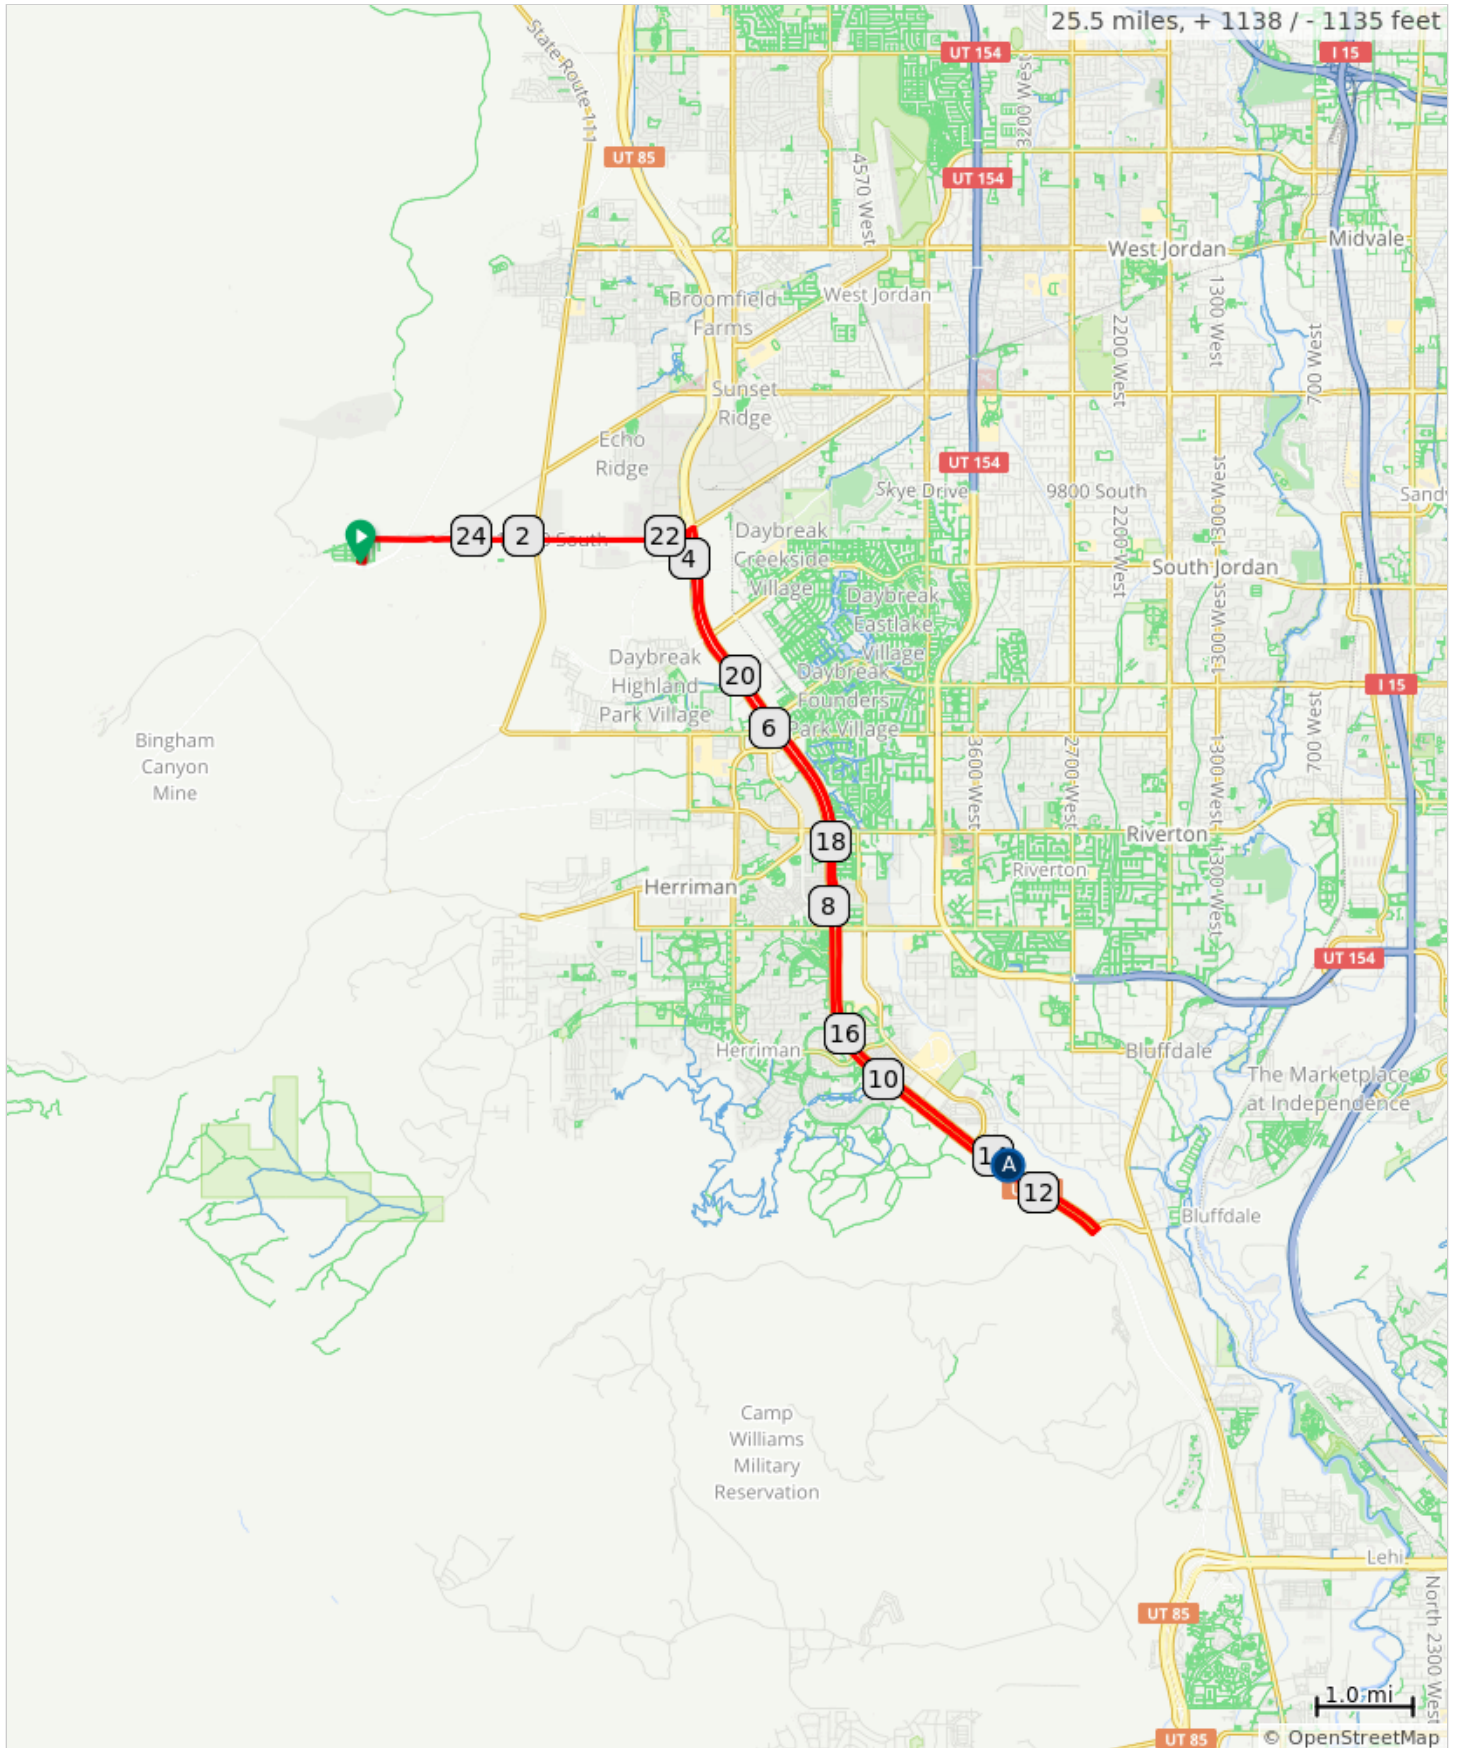

Ride with the Angels 25 mile

A. Rest Stop

Ride with the Angels 25 mile

Dist	Type	Note
0.0		Start of route
0.1		L onto 8655 W/Gemmell Club Dr
0.3		R onto UT-48 E
1.0		R onto W 10200 S
3.7		R onto UT-85
12.6		L onto Porter Rockwell Blvd
12.7		L onto UT-85
21.9		L onto W 10200 S
24.4		L onto UT-48 W
25.2		L onto 8655 W/Gemmell Club Dr
25.4		R onto W Hillcrest St
25.5		End of route

25.5 miles. +1138/-1135 feet